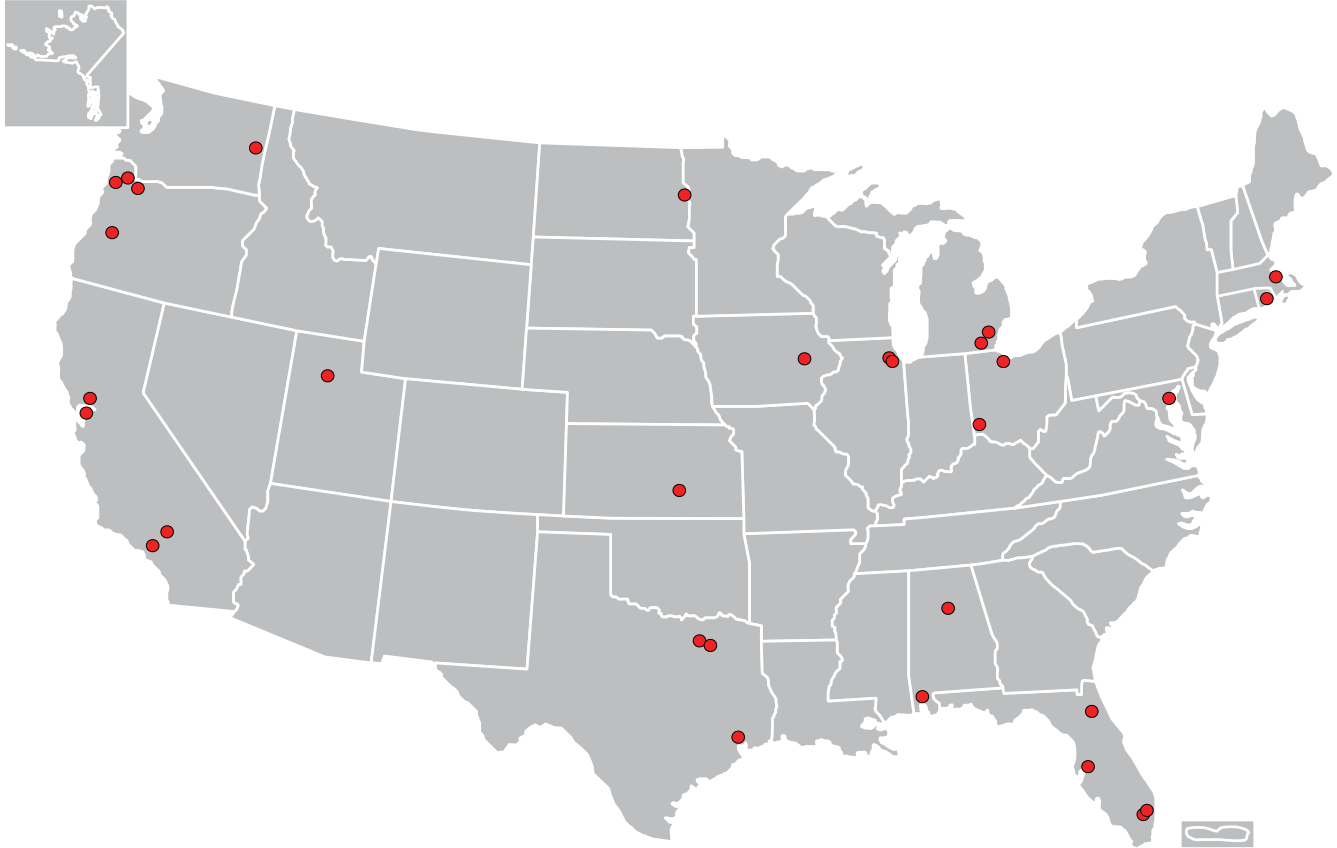

GASKET SHOP LOCATIONS

- Baltimore, MD
- Cedar Rapids, IA
- Eugene, OR
- Hillsboro, OR
- Mobile, AL

YOUR ONE STOP FOR CUSTOM PARTS

Whatever your gasket, seals, or cut part requirements, Mi Conveyance Solutions Group has the capabilities you need. With technologically advanced production systems and highly skilled team members, we consistently deliver high-quality, cost-effective products. Capabilities include:

Mi CONVEYANCE SOLUTIONS GROUP – BELTING, HOSE, GASKETS, AND SEALS

ALABAMA

Birmingham Hose
110 38th St N
Birmingham, AL 35222
205-591-3102

Mobile Hose/Gasket Shop
1224 Calvert Business Park Dr.
Calvert, AL 36513
251-829-4763

Sunrise Hose
300 International Pkwy
Sunrise, FL 33325
954-845-1040

Tampa Belt
5202 Shadowlawn Ave
Tampa, FL 33610
813-626-6125

ILLINOIS
Chicago Belt
10441 Beaudin Blvd, Suite 100
Woodridge, IL 60517
331-803-3290

Perrysburg Hose & Rubber
30987 Oregon Rd
Perrysburg, OH 43551
419-666-9700

OREGON
Eugene Belt/Gasket
4685 Cloudburst Way
Eugene, OR 97402
541-799-3800

Hillsboro/Seals
6410 NE Jacobson St
Hillsboro, OR 97124
800-423-6644